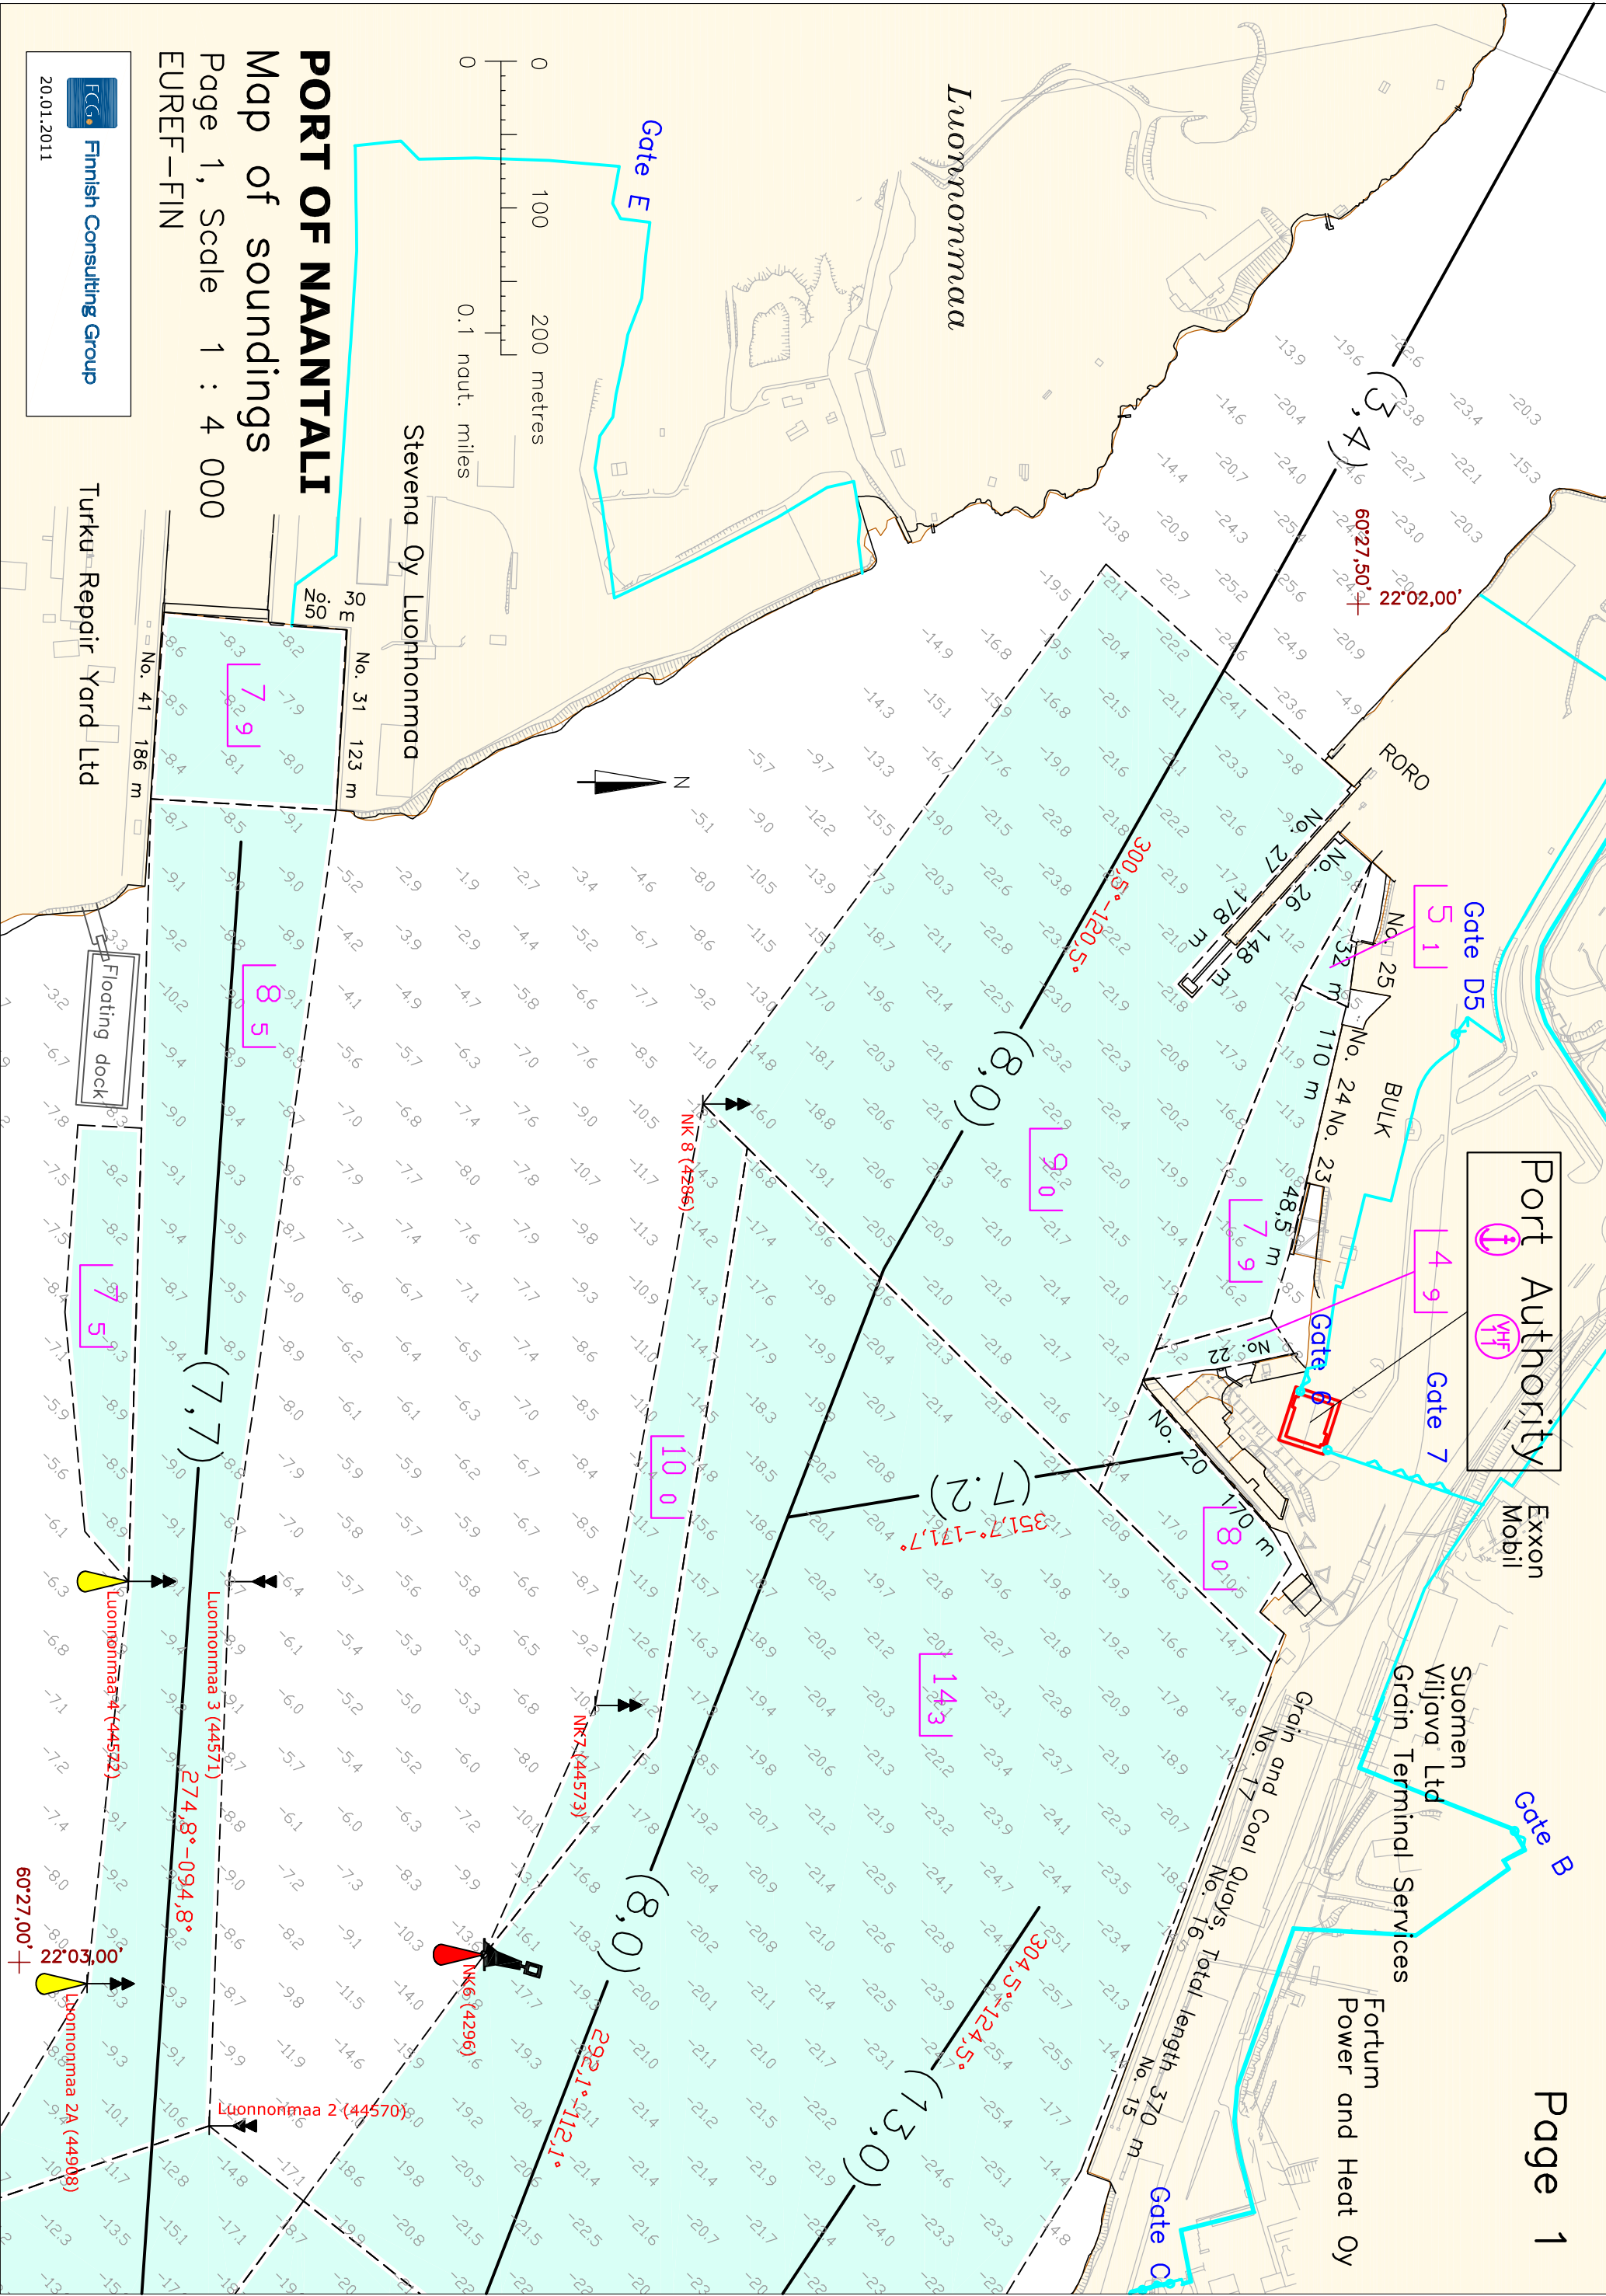

Port Authority
i
MFF

Exxon Mobil

Suomen Viljava Ltd
Grain Terminal Services

Fortum Power and Heat Oy

PORT OF NAANTALI

Map of soundings
Page 1, Scale 1 : 4 000
EUREF-FIN