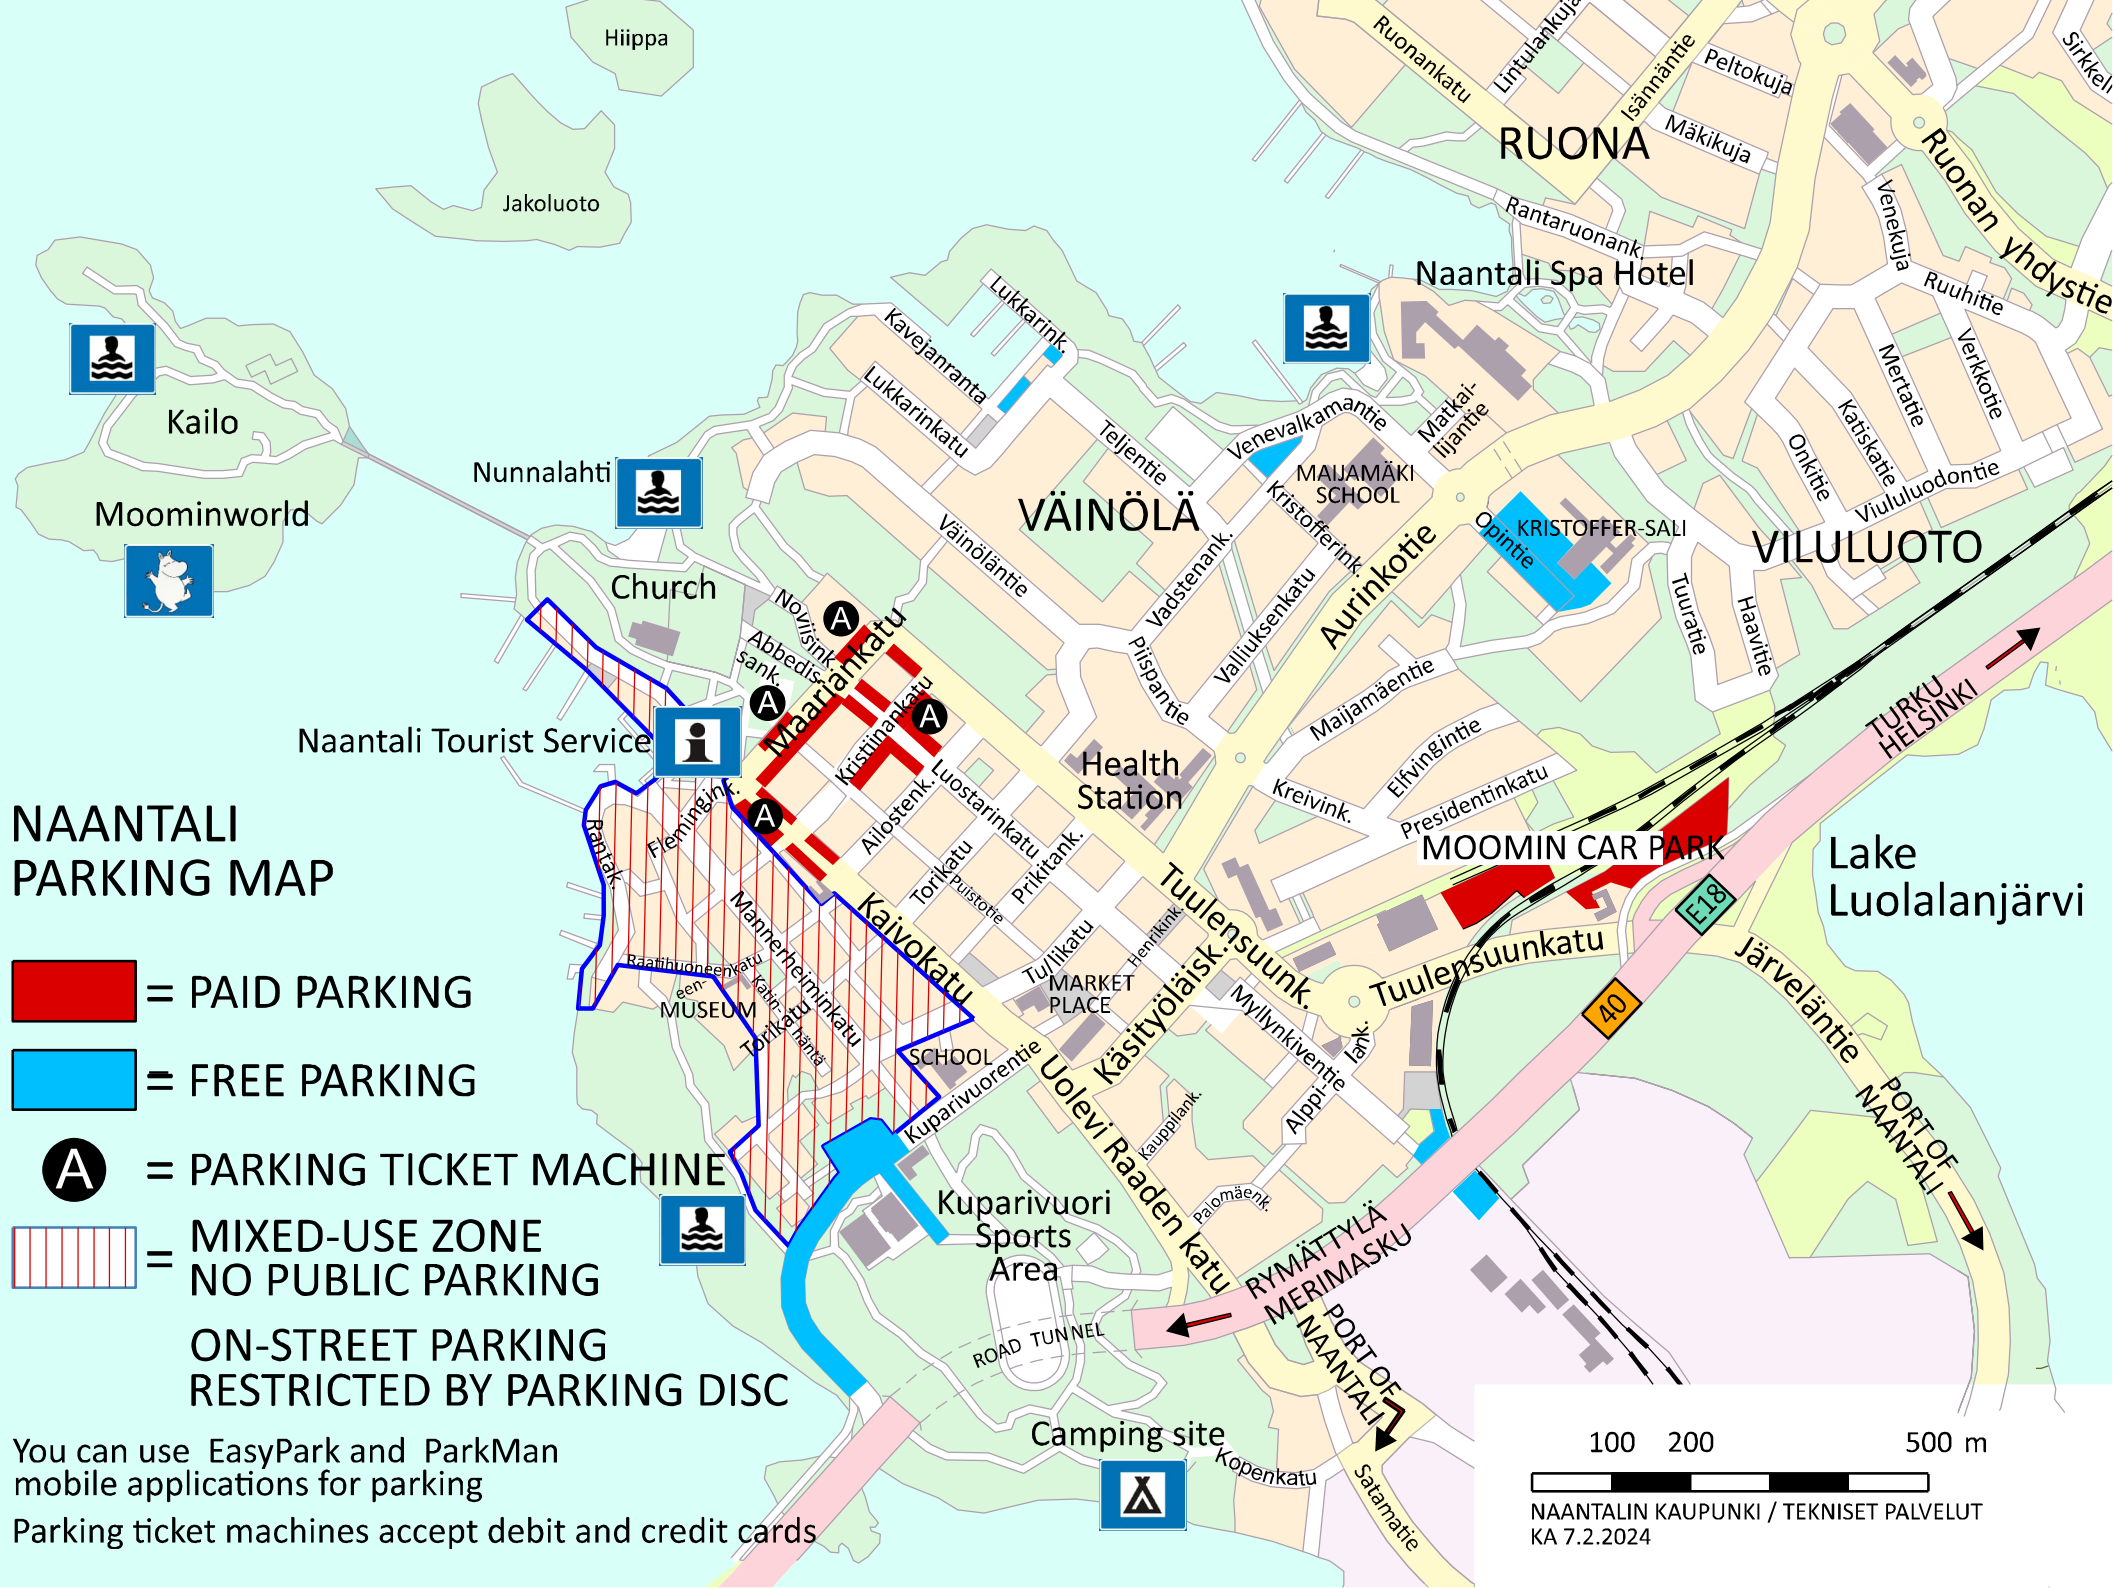

NAANTALI PARKING MAP

 = PAID PARKING

 = FREE PARKING

 = PARKING TICKET MACHINE

 = MIXED-USE ZONE
NO PUBLIC PARKING

ON-STREET PARKING
RESTRICTED BY PARKING DISC

You can use EasyPark and ParkMan mobile applications for parking

Parking ticket machines accept debit and credit cards

100 200 500 m

NAANTALIN KAUPUNKI / TEKNISET PALVELUT
KA 7.2.2024